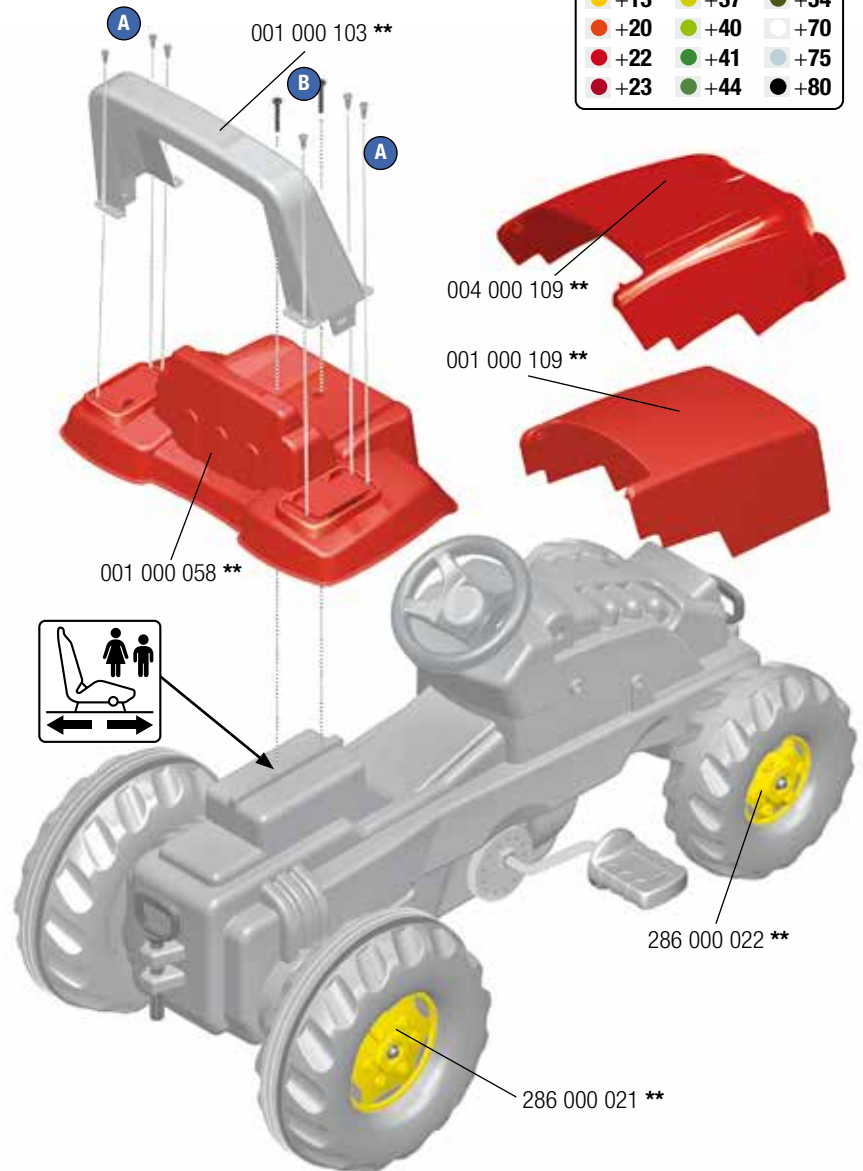

→ **		
● +10	● +26	● +47
● +12	● +30	● +51
● +13	● +37	● +54
● +20	● +40	● +70
● +22	● +41	● +75
● +23	● +44	● +80

made in Germany

Franz Schneider GmbH & Co KG

P.O.Box 1460

D-96459 · Neustadt bei Coburg · Germany