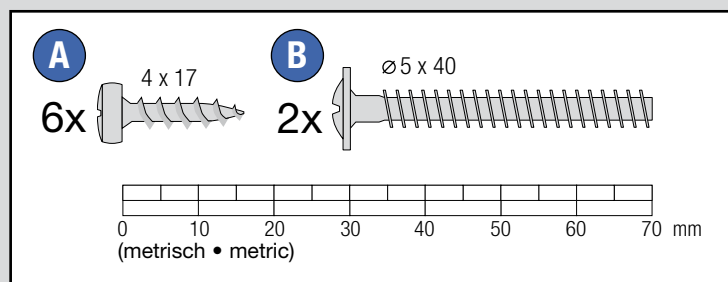

→ **		
● +10	● +26	● +47
● +12	● +30	● +51
● +13	● +37	● +54
● +20	● +40	● +70
● +22	● +41	● +75
● +23	● +44	● +80

made in Germany

Franz Schneider GmbH & Co KG

P.O.Box 1460

D-96459 · Neustadt bei Coburg · Germany