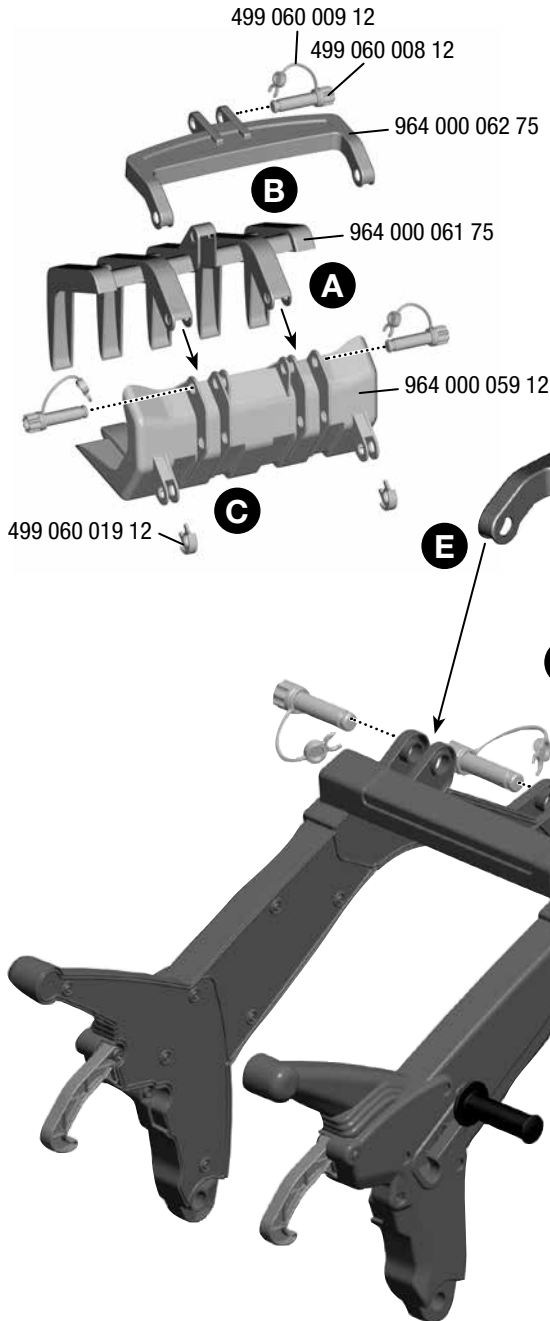

# Timber Loader

**rolly toys Kundendienst Deutschland:**

Tel: +49 (0) 95 68 / 856-142  
 Fax: +49 (0) 95 68 / 856-183  
 e-mail: service@rollytoys.de

2018/08

**964.000.800.00**

## WARNING

- **CHOKING HAZARD** - Small parts, Danger of being swallowed. Contains small parts in non assembled state. Must be assembled by adults.
- If toy is defective stop using it, repairs may only be carried out by adults.
- Adult supervision required.
- Never use near steps, slopes, driveways, hills, roadways, alleys or swimming pool areas.
- Always wear shoes.
- Conforms to the requirements of ASTM Standard Consumer Safety Specification on Toy Safety, F 963.