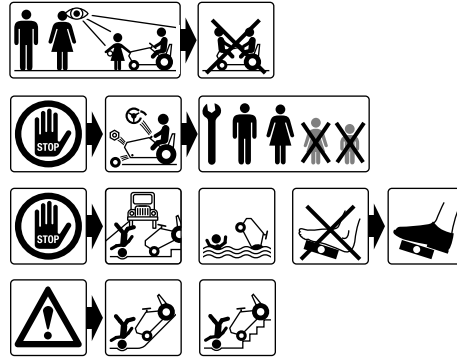

# Timber Loader

**rolly toys Kundendienst Deutschland:**

Tel: +49 (0) 95 68 / 856-142  
 Fax: +49 (0) 95 68 / 856-183  
 e-mail: service@rollytoys.de

2018/08

**964.000.800.00**

## WARNING

- **CHOKING HAZARD** - Small parts, Danger of being swallowed. Contains small parts in non assembled state. Must be assembled by adults.
- If toy is defective stop using it, repairs may only be carried out by adults.
- Adult supervision required.
- Never use near steps, slopes, driveways, hills, roadways, alleys or swimming pool areas.
- Always wear shoes.
- Conforms to the requirements of ASTM Standard Consumer Safety Specification on Toy Safety, F 963.