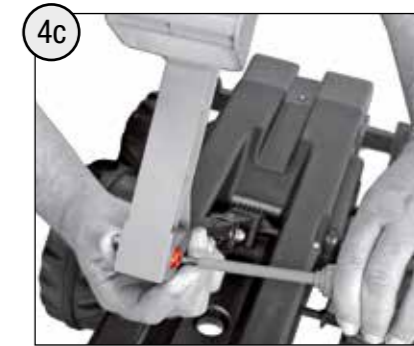

A M6 x 45
1x

B ø 15 x ø 6,4 x 1
1x

C M6
1x

D ø 4 x 16
4x

E ø 4 x 17
4x

F ø 12 x ø 4,3 x 1
1x

0 10 20 30 40 50 mm
(metrisch • metric)