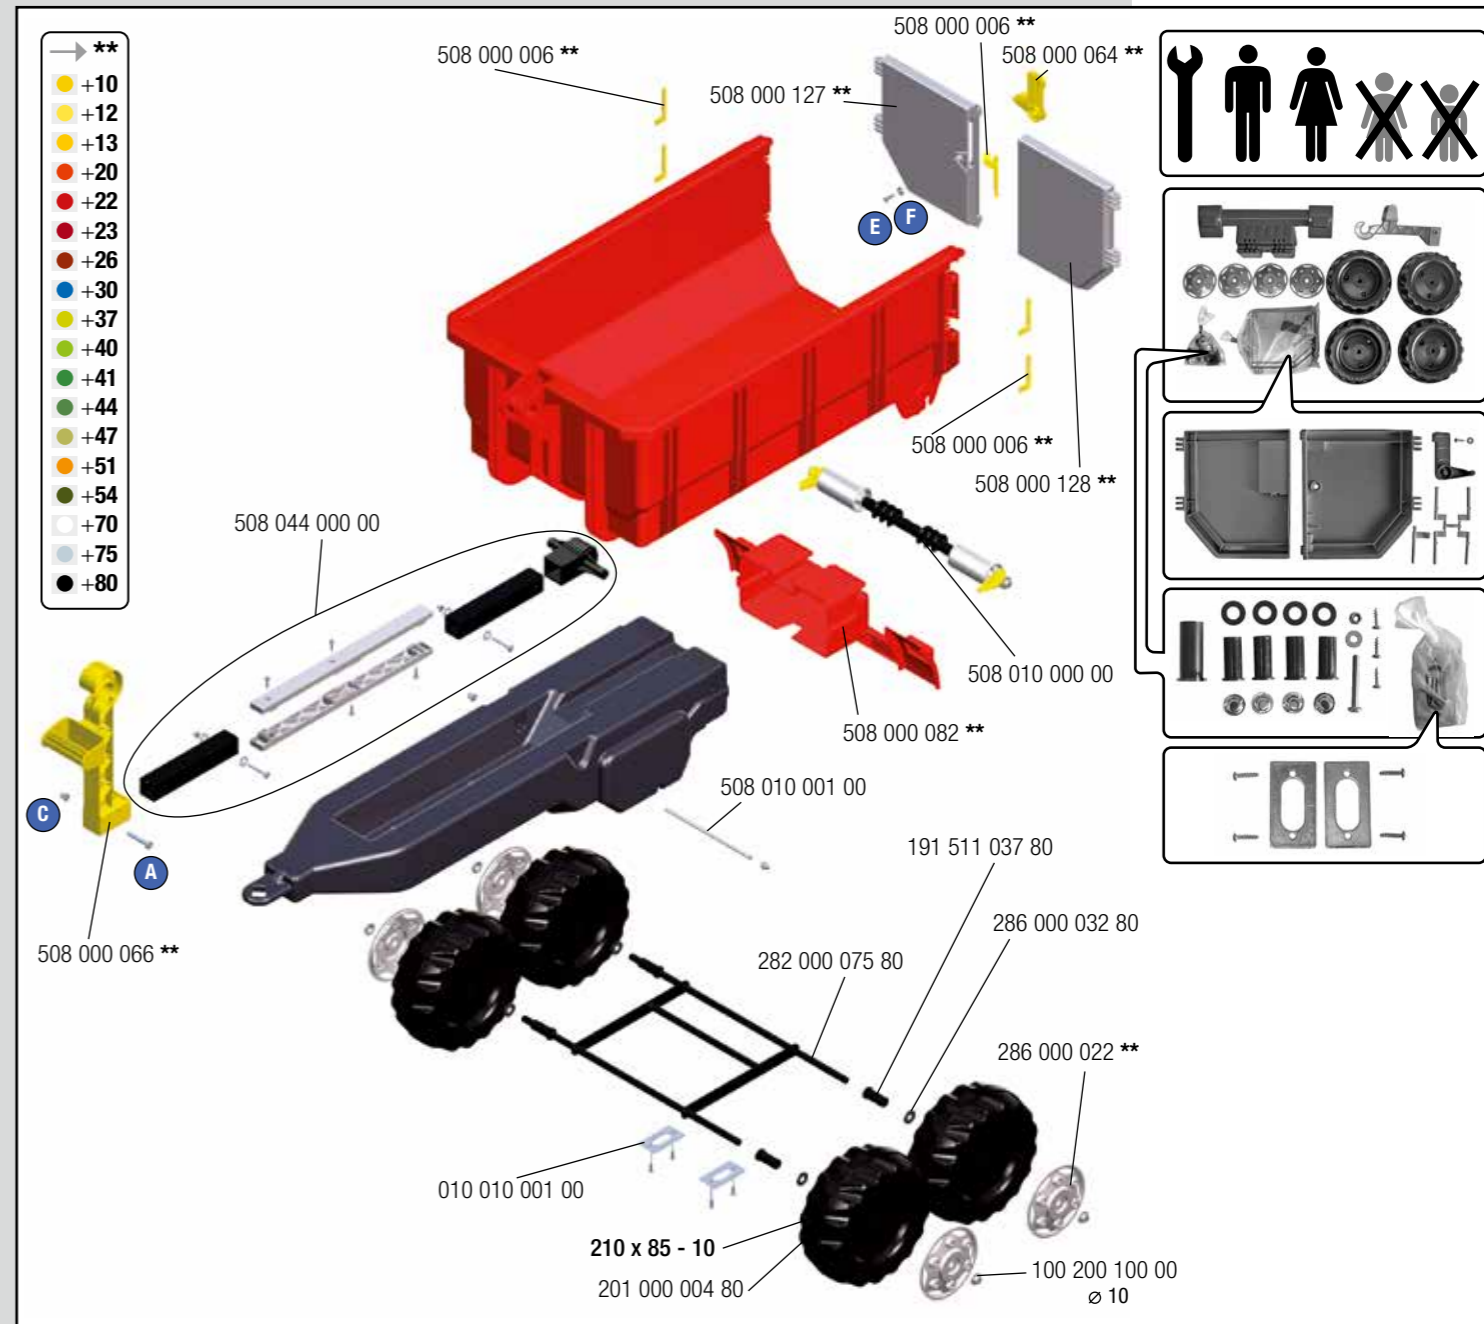

WARNING

- CHOKING HAZARD - Small parts, Danger of being swallowed. Contains small parts in non assembled state. Must be assembled by adults.
- Toy is not suitable to carry children.
- If toy is defective stop using it, repairs may only be carried out by adults.
- Adult supervision required.
- Never use near steps, slopes, driveways, hills, roadways, alleys or swimming pool areas.
- Always wear shoes.
- Conforms to the requirements of ASTM Standard Consumer Safety Specification on Toy Safety, F 963.

A M6 x 45
 1x

B ø 15 x ø 6,4 x 1
 1x

C M6
 1x

D ø 4 x 16
 4x

E ø 4 x 17
 4x

F ø 12 x ø 4,3 x 1
 1x

0 10 20 30 40 50 mm
 (metrisch • metric)