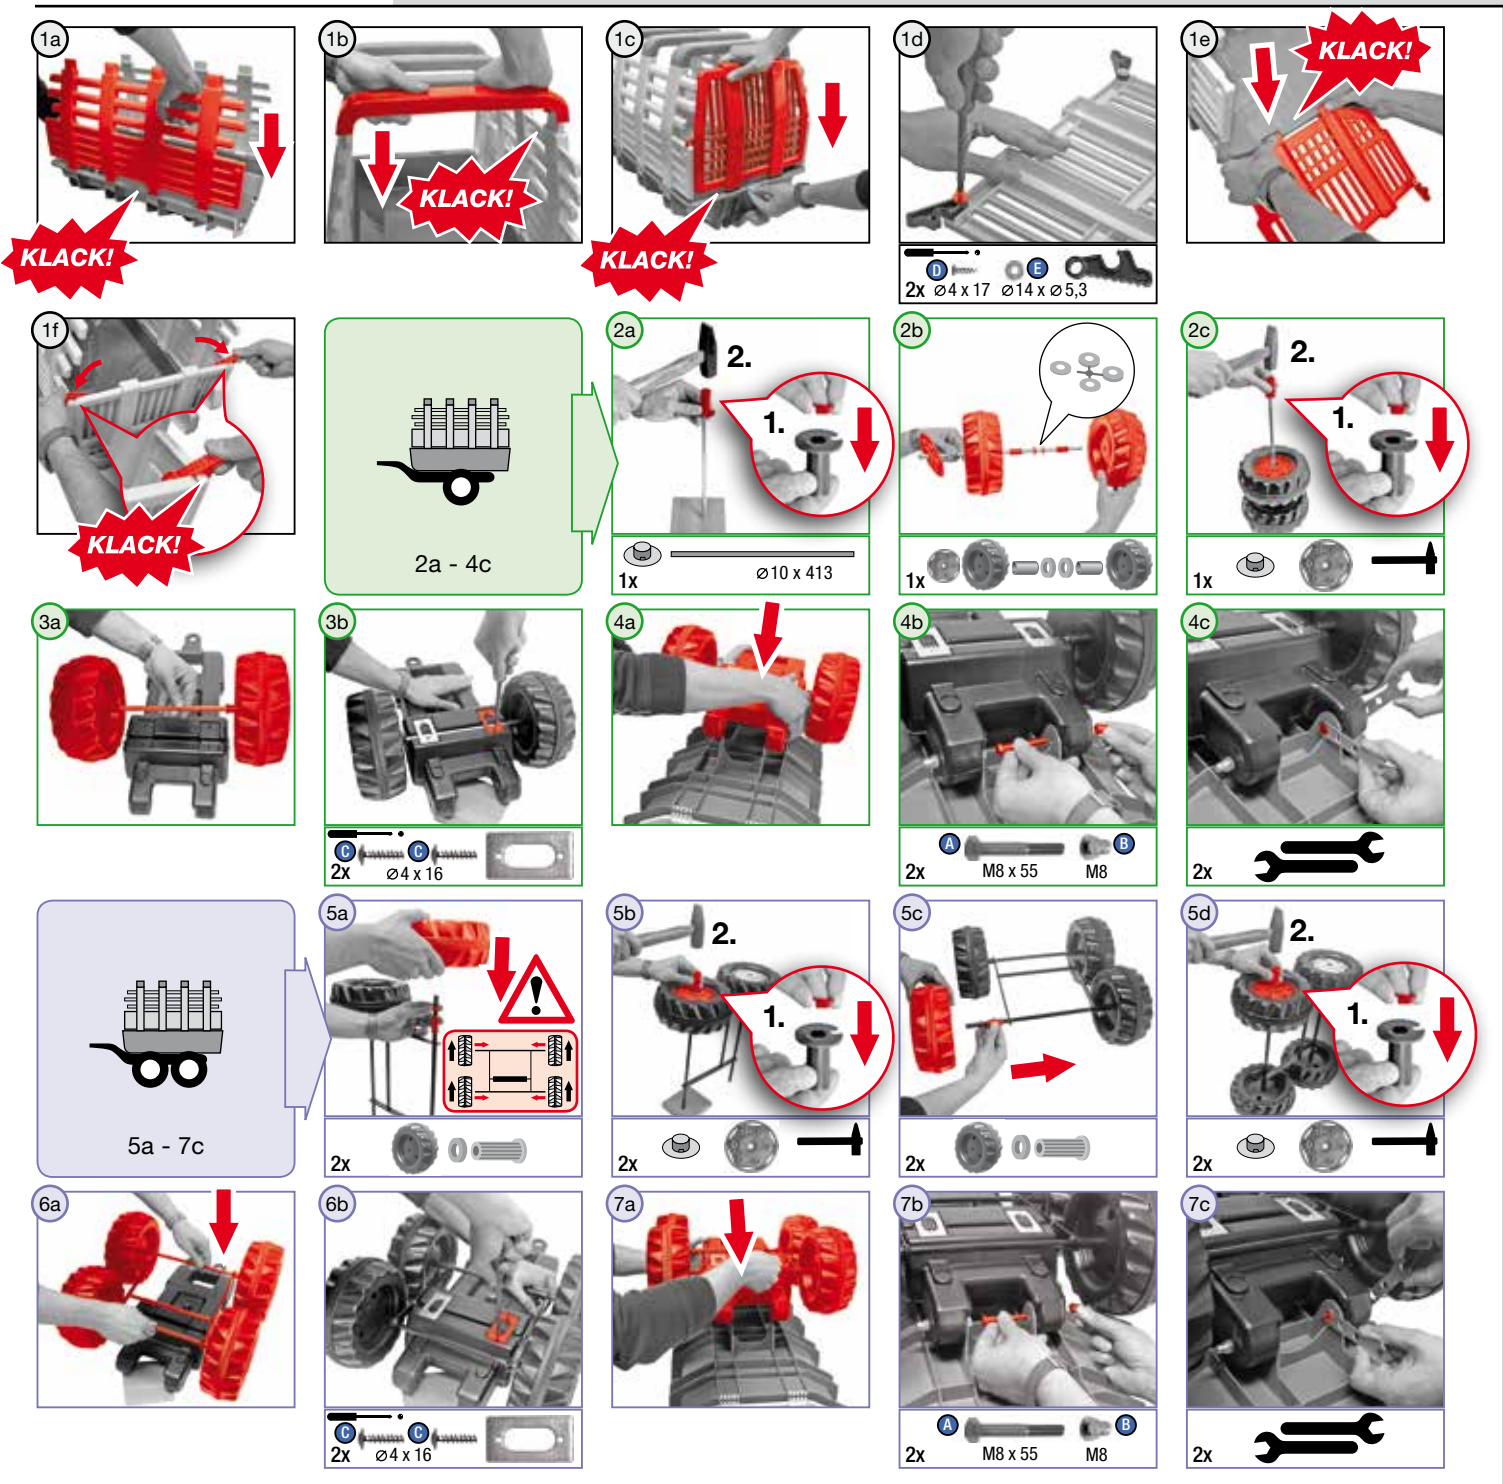

---NORTH & SOUTH AMERICA only---
180 days warranty
From the date of purchase + guaranteed spare part service
The warranty does not cover damages caused by improper use or neglect

WARNING:
CHOKING HAZARD – Small parts.
Not for children under 3 years.

- CHOKING HAZARD - Small parts, Danger of being swallowed. Contains small parts in non assembled state. Must be assembled by adults.
- Toy is not suitable to carry children.
- If toy is defective stop using it, repairs may only be carried out by adults.
- Adult supervision required.
- Never use near steps, slopes, driveways, hills, roadways, alleys or swimming pool areas.
- Always wear shoes.
- Conforms to the requirements of ASTM Standard Consumer Safety Specification on Toy Safety, F 963.