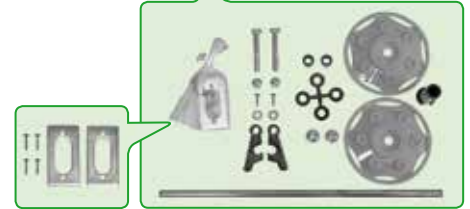

rollytoys Kundendienst Deutschland:

Tel: +49 (0) 95 68 / 856-142

Fax: +49 (0) 95 68 / 856-183

e-mail: service@rollytoys.de

2019/07

282.000.800.00

→ **	+10	+26	+47
	+12	+30	+51
	+13	+37	+54
	+20	+38	+60
	+22	+40	+70
	+23	+41	+75
	+25	+44	+80

☐	rolly Dreiradtraktoren	05 ●●●
☐	rollyMinitrac	13 ●●●
☐	rollyKid	01 ●●● / 02 ●●●
☒	rollyJunior	80 ●●● / 81 ●●●
☒	rollyFarmtrac	60 ●●● / 61 ●●●
☒	rollyFarmtrac Classic	03 ●●● / 04 ●●●
☒	rollyFarmtrac Premium	70 ●●● / 71 ●●●
☒	rollyX-Trac	03 ●●● / 04 ●●●
☒	rollyTruck (Unimog)	03 ●●●