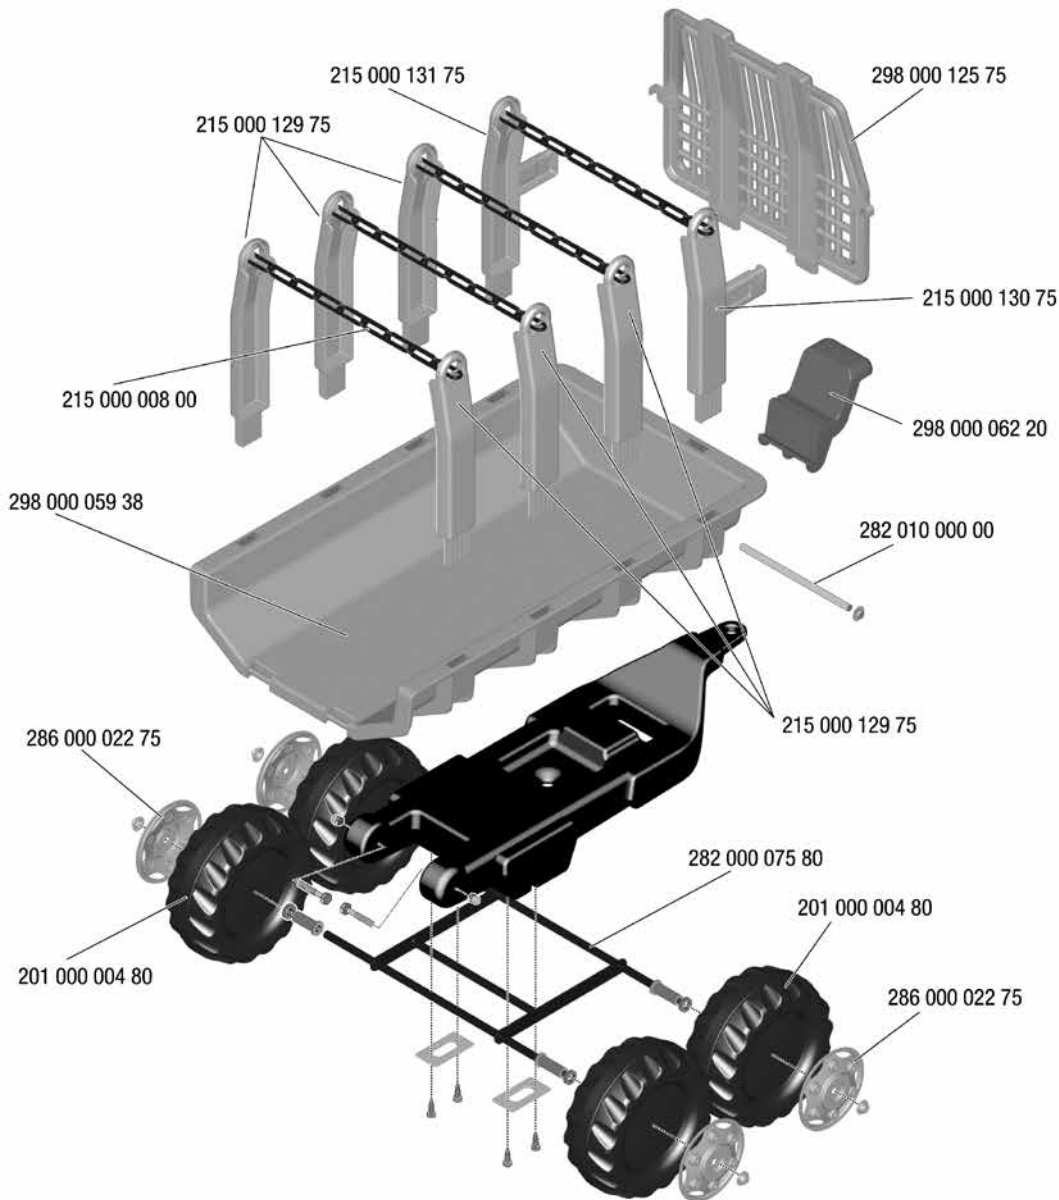

- CHOKING HAZARD - Small parts, Danger of being swallowed. Contains small parts in non assembled state. Must be assembled by adults.
- Toy is not suitable to carry children.
- If toy is defective stop using it, repairs may only be carried out by adults.
- Adult supervision required.
- Never use near steps, slopes, driveways, hills, roadways, alleys or swimming pool areas.
- Always wear shoes.
- Conforms to the requirements of ASTM Standard Consumer Safety Specification on Toy Safety, F 963.