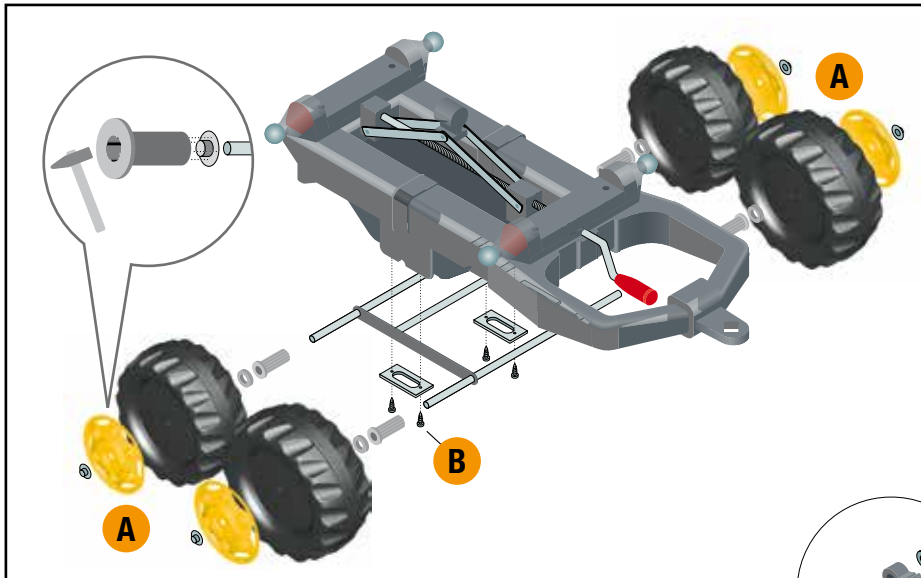

rollyMega Trailer

rolly toys Kundendienst Deutschland:

Tel: +49 (0) 95 68 / 856-142
 Fax: +49 (0) 95 68 / 856-183
 e-mail: service@rollytoys.de

2019/01

300.000.800.00

WARNING

- CHOKING HAZARD - Small parts, Danger of being swallowed. Contains small parts in non assembled state Must be assembled by adults.
- Toy is not suitable to carry children.
- If toy is defective stop using it, repairs may only be carried out by adults.
- Adult supervision required.
- Never use near steps, slopes, driveways, hills, roadways, alleys or swimming pool areas.
- Always wear shoes.
- Conforms to the requirements of ASTM Standard Consumer Safety Specification on Toy Safety, F 963.