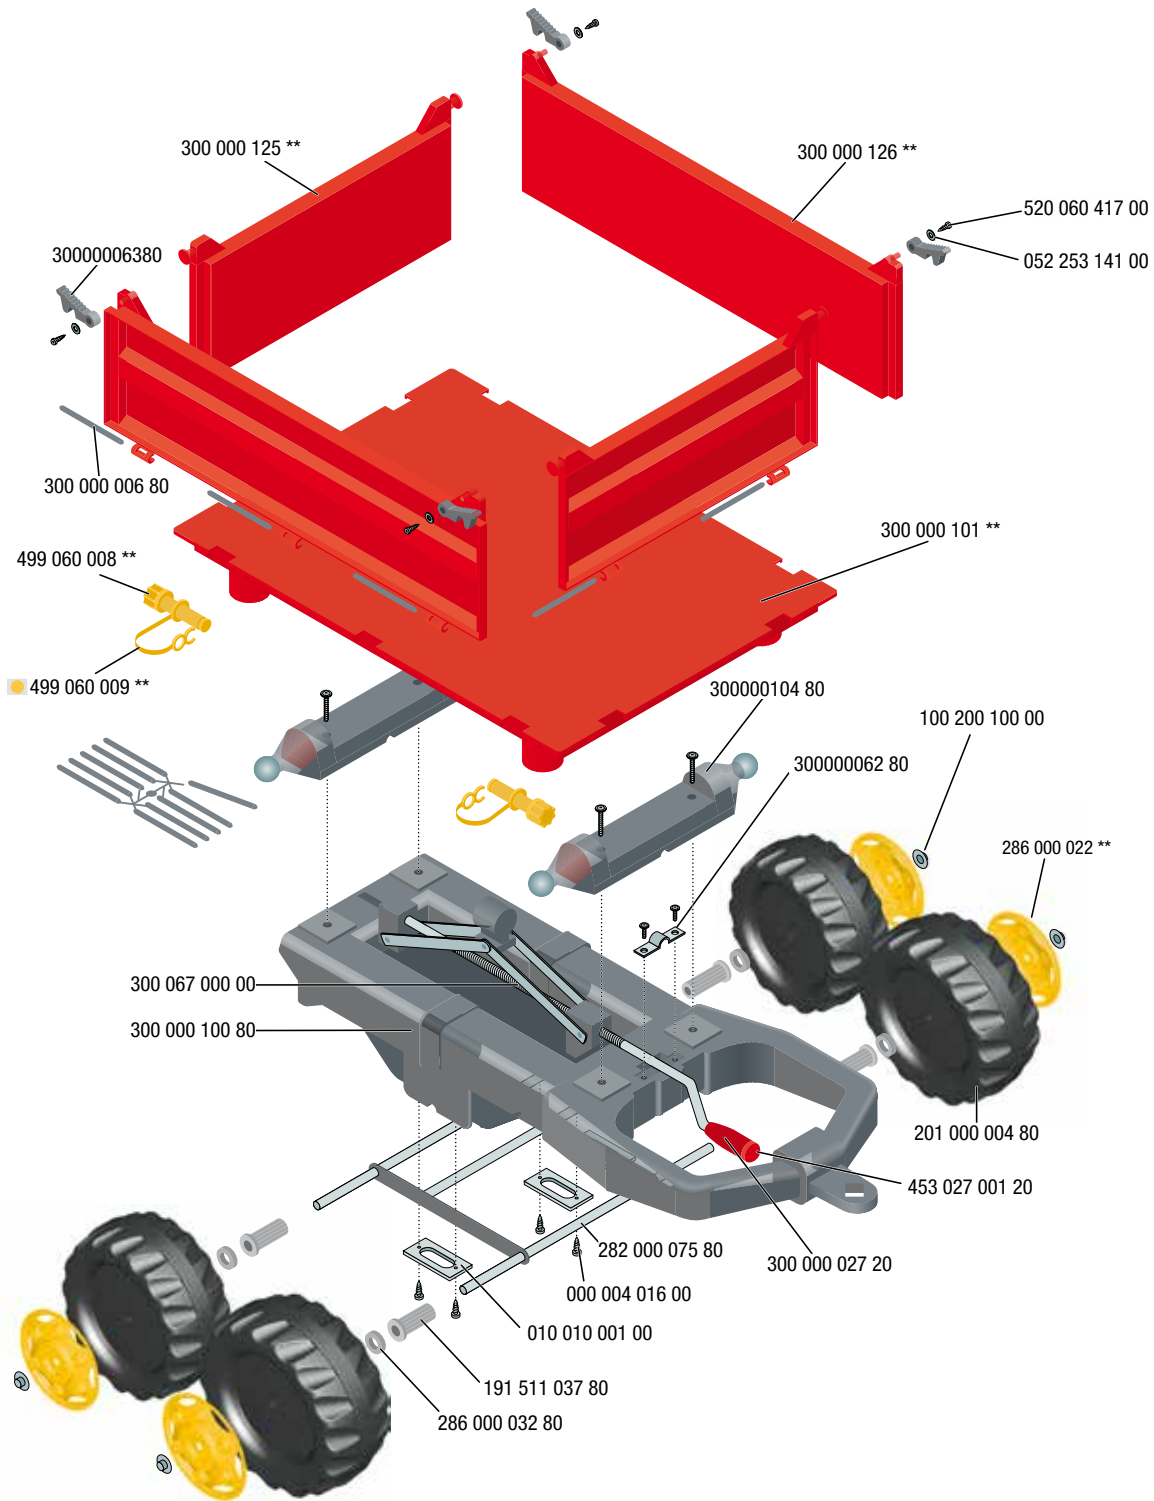

--- NORTH & SOUTH AMERICA only ---

180 days warranty

From the date of purchase + guaranteed spare part service

The warranty does not cover damages caused by improper use or neglect

<input type="checkbox"/>	rolly Dreiradtraktoren	05 ●●●●
<input type="checkbox"/>	rollyMinitrac	13 ●●●●
<input type="checkbox"/>	rollyKid	01 ●●●● / 02 ●●●●
<input checked="" type="checkbox"/>	rollyJunior	80 ●●●● / 81 ●●●●
<input checked="" type="checkbox"/>	rollyFarmtrac	60 ●●●● / 61 ●●●●
<input checked="" type="checkbox"/>	rollyFarmtrac Classic	03 ●●●● / 04 ●●●●
<input checked="" type="checkbox"/>	rollyFarmtrac Premium	70 ●●●● / 71 ●●●●
<input checked="" type="checkbox"/>	rollyX-Trac	03 ●●●● / 04 ●●●●
<input checked="" type="checkbox"/>	rollyTruck (Unimog)	03 ●●●●