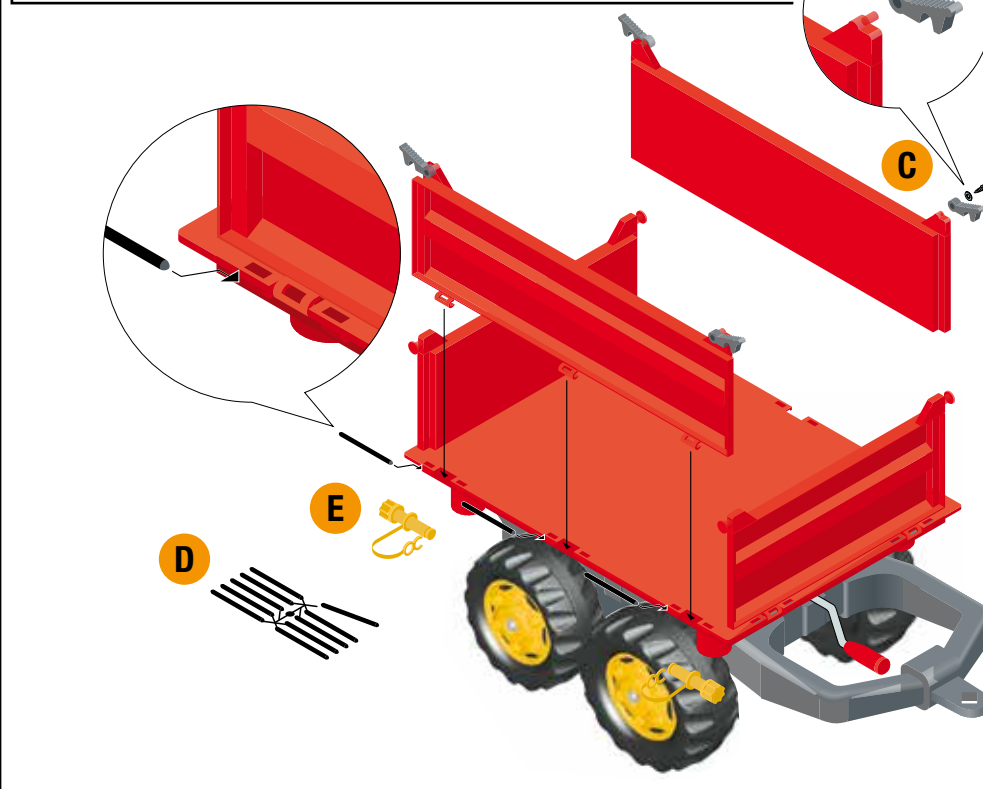

rollyMega Trailer

rolly toys Kundendienst Deutschland:

Tel: +49 (0) 95 68 / 856-142
 Fax: +49 (0) 95 68 / 856-183
 e-mail: service@rollytoys.de

2019/01

300.000.800.00

WARNING

- CHOKING HAZARD - Small parts, Danger of being swallowed. Contains small parts in non assembled state Must be assembled by adults.
- Toy is not suitable to carry children.
- If toy is defective stop using it, repairs may only be carried out by adults.
- Adult supervision required.
- Never use near steps, slopes, driveways, hills, roadways, alleys or swimming pool areas.
- Always wear shoes.
- Conforms to the requirements of ASTM Standard Consumer Safety Specification on Toy Safety, F 963.